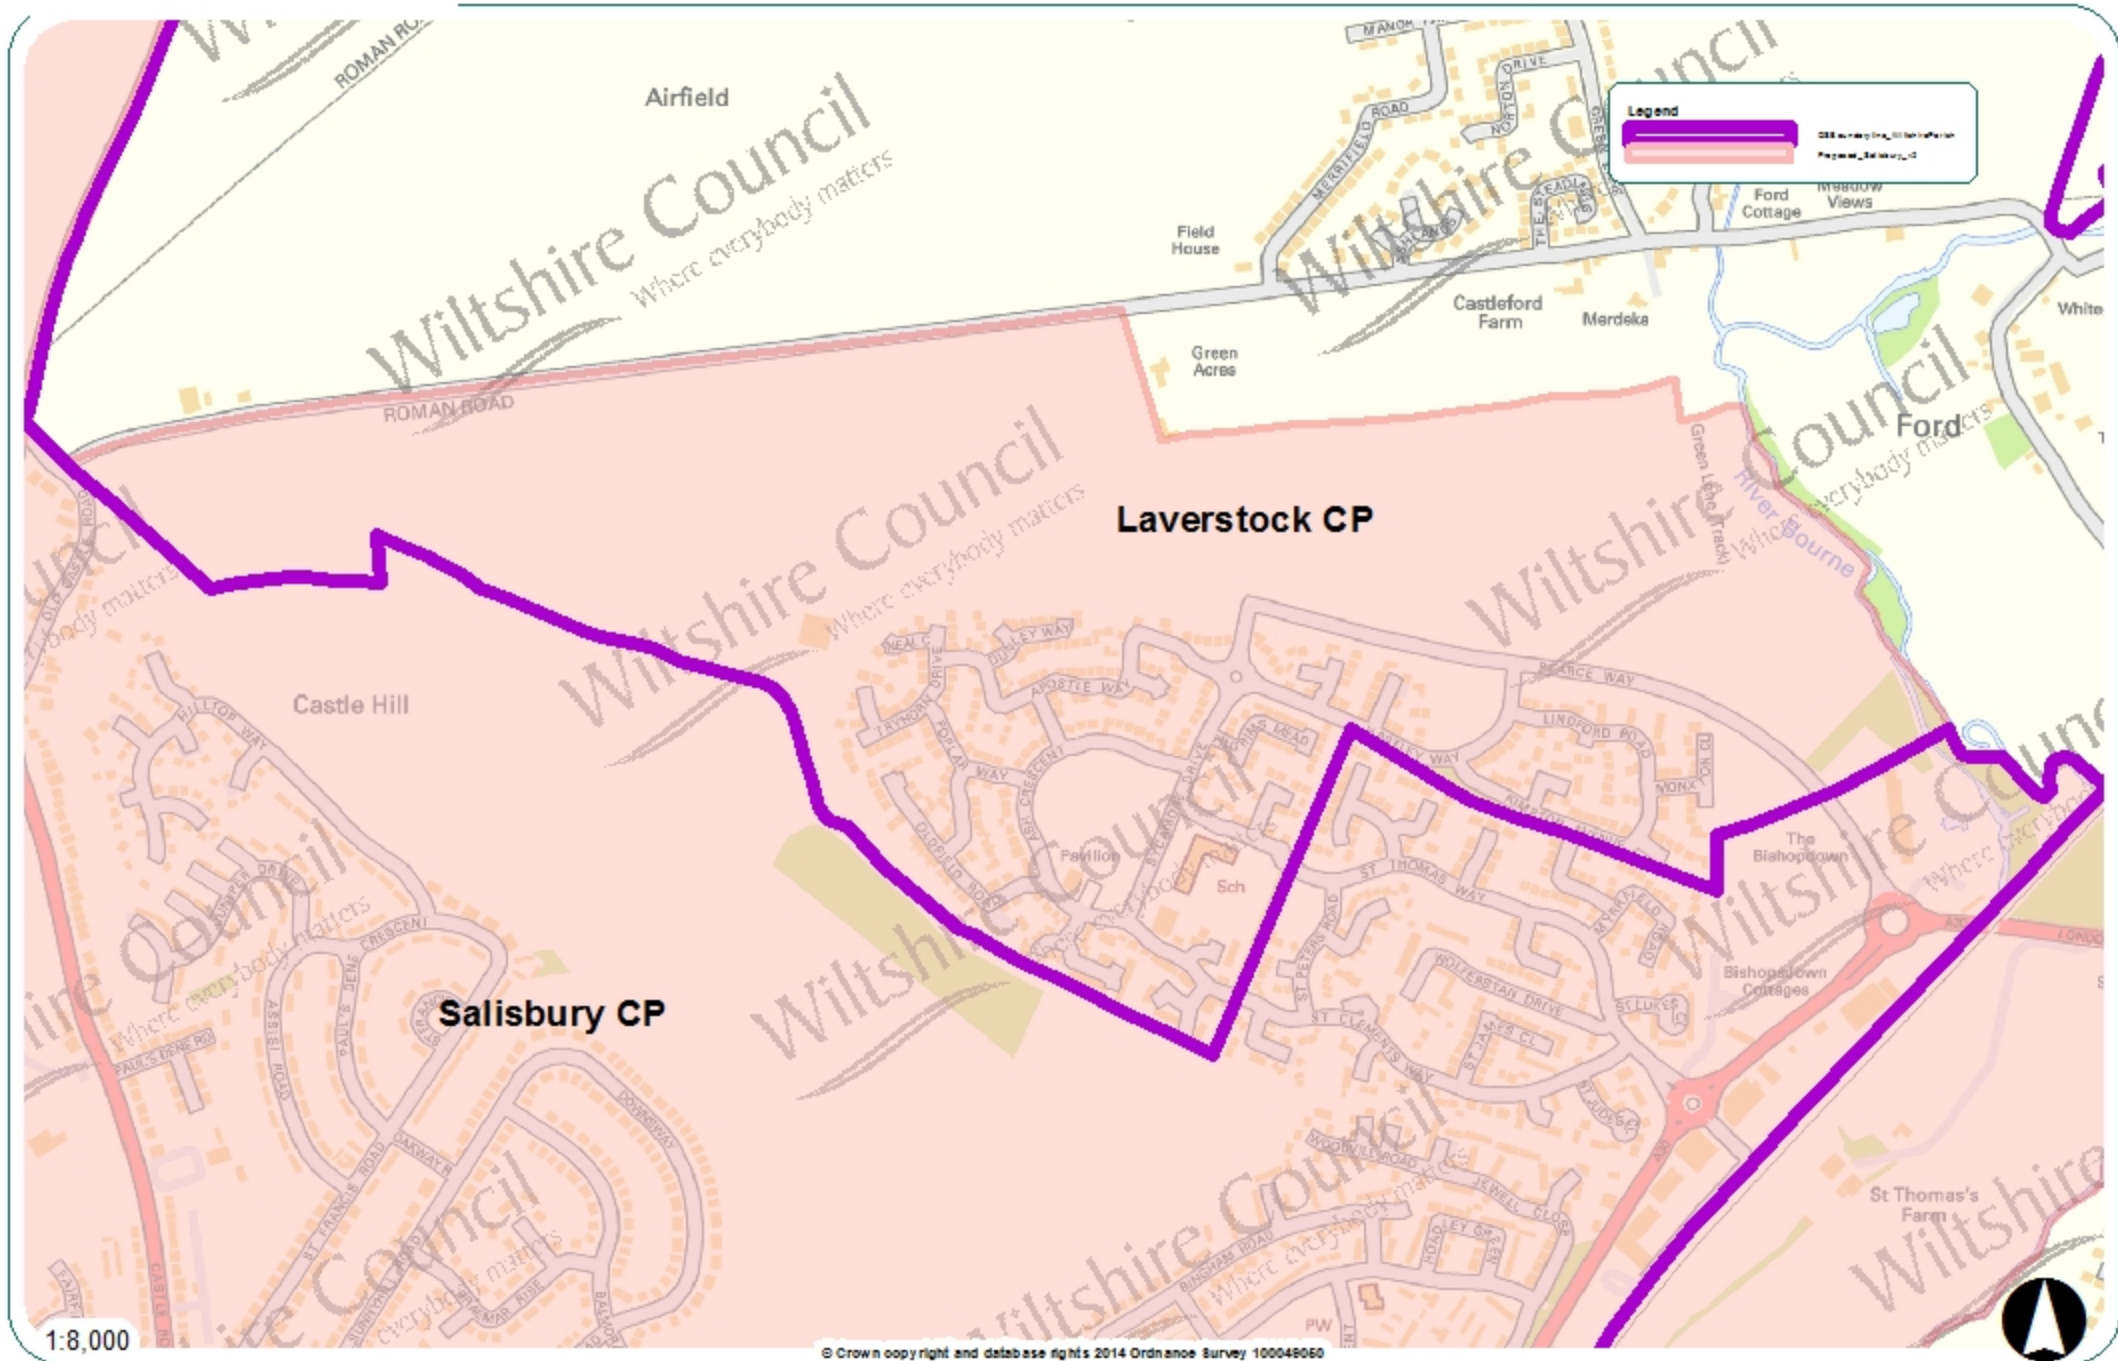

**Salisbury City Council
Proposed Parish Boundary Changes Option 2
(Laverstock) Detailed (Bishopdown Area)**

1:8,000